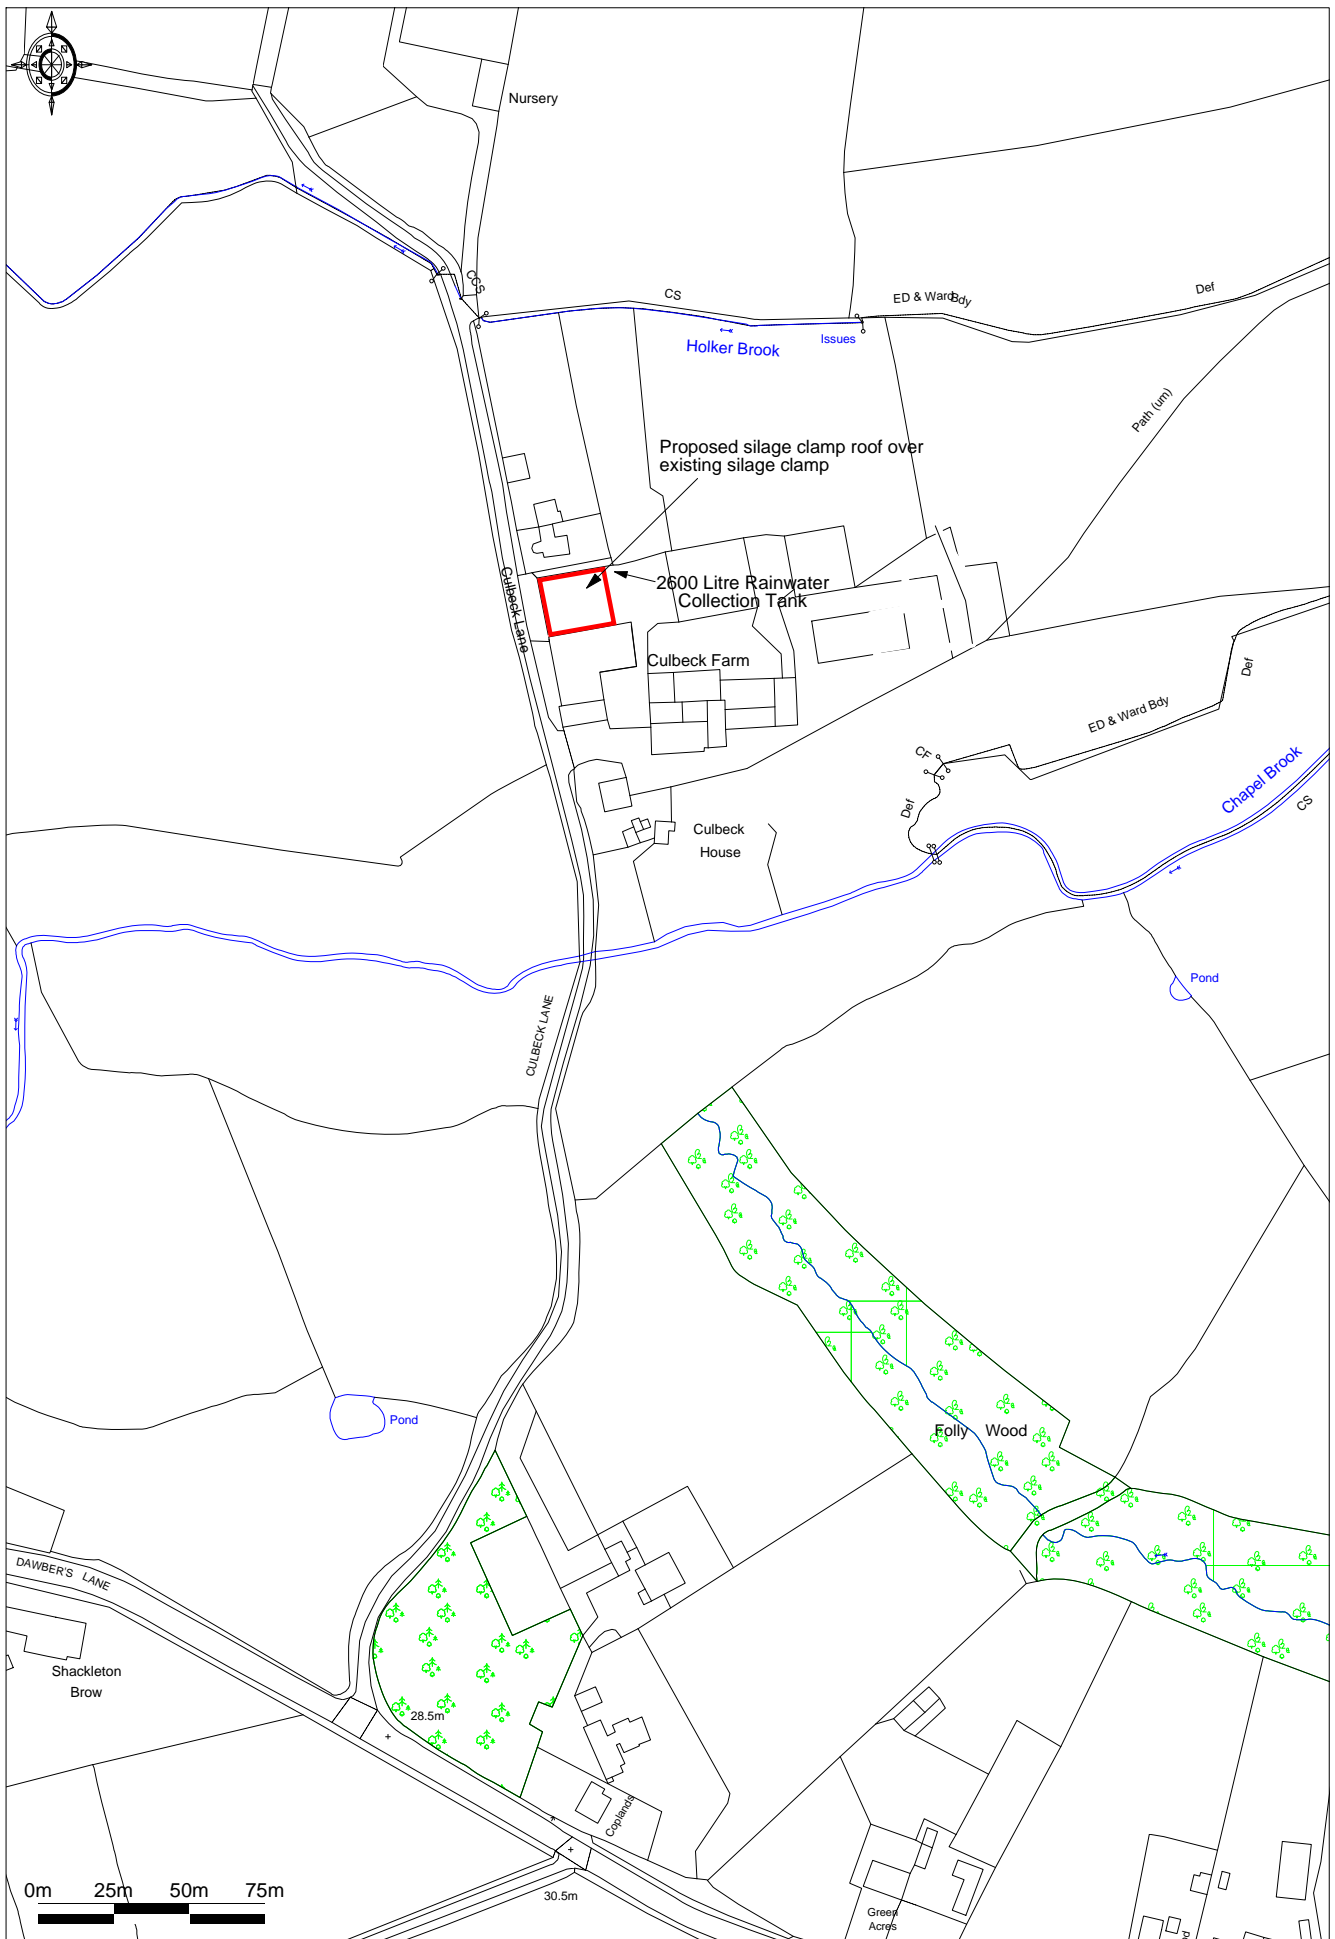

Location Plan Culbeck Farm, Culbeck Lane, Euxton

Ordnance Survey © Crown Copyright 2012. All rights reserved. Licence number 100020449.
Getmapping plc 2012. Plotted Scale - 1:2500

P Wilson & Company, Burlington House, 10-11 Ribblesdale Place, Preston, PR1 3NA.